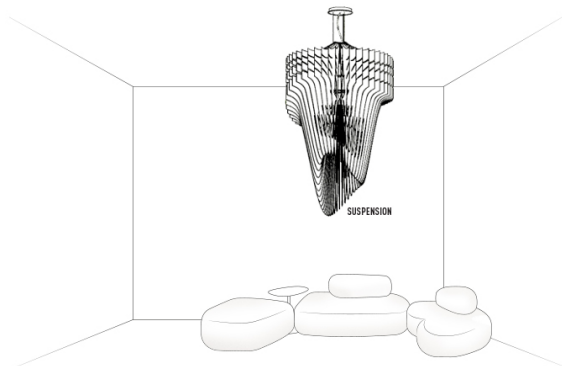

# ARIA design by Zaha Hadid

PRODUCT	SIZE	COLOUR	CODE
<p><b>SUSPENSION</b></p> <p>Bulbs E27:</p> <ul style="list-style-type: none"> <li> 6 X 52W max Halogen or</li> <li> 6 X 8W LED Filament</li> <li> + 1 X 100W Spot Halogen or 1 X 16W Spot LED</li> </ul> <p>Made of: Cristalflex® / Lentiflex®</p> <p>Weight: net Kg 23,5 - gross Kg 32,2</p> <p>Package: A 5,2kg 56 x 56 x h44cm B 27kg 45 x 140 x h15cm</p> <p>CE IP 20  </p>		<p> <b>BLACK SHADE</b></p>	<p><b>AR184SOS0004T_000</b></p>

## ARIA ENTIRE COLLECTION

## ENERGY CLASS

This luminaire is compatible with bulbs of the energy classes:

**ARIA**

A++

A+

A

~~B~~

C