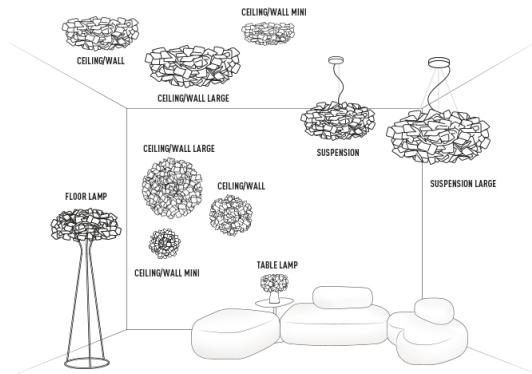

CLIZIA TABLE design by Adriano Rachele

Compendium page 98

PRODUCT	SIZE	COLOUR	CODE
TABLE LAMP Bulbs E14: 1 X 11W max FBT (max 100mm) or 1 X 4W LED Filament Made of: Lentiflex® / Cristalflex Fumé® With: MagneticSystem® Coloured steel base Weight: net Kg 0,45 - gross Kg 0,85 Package: 28 x 28 x.h28 cm CE IP 20		- BLACK - WHITE - ORANGE - PURPLE - FUMÉ	- CLI78TAV0001N_000 - CLI78TAV0001W_000 - CLI78TAV0001A_000 - CLI78TAV0001H_000 - CLI78TAV0001F_000

CLIZIA ENTIRE COLLECTION