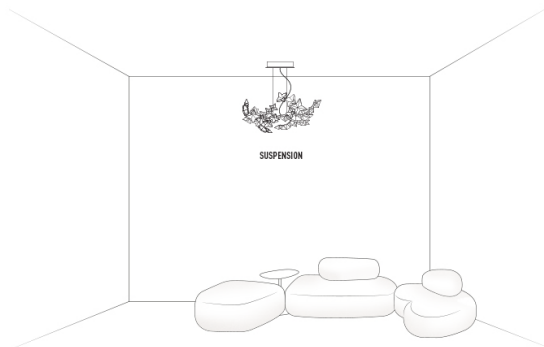

## HANAMI design by Adriano Rachele

PRODUCT	SIZE	COLOUR	CODE
<p><b>SUSPENSION</b></p> <p>LED: 25W - 220Vac /36Vdc - 2500 lumen 2700 Kelvin</p> <p>Made of: Lentiflex® / Polycarbonate</p> <p>With: 5 LED sources</p> <p>Weight: net Kg 1,10 - gross Kg 2,10</p> <p>Package: 58 x 58 x h. 27 cm</p> <p>CE IP 20  </p>		<p><b>PRISMA</b></p>	<p><b>HAN78S0S0000LE000</b></p>

### HANAMI ENTIRE COLLECTION