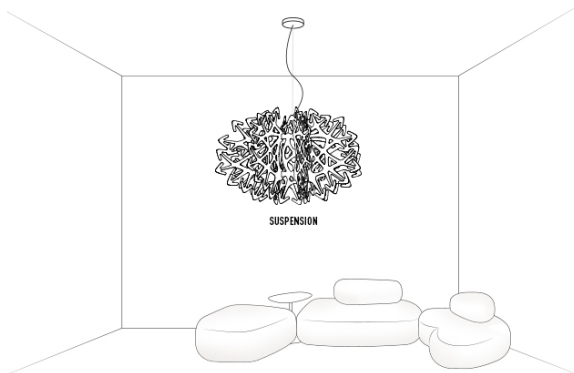

## DEVIL design by Nigel Coates

Compendium page 322

PRODUCT	SIZE	COLOUR	CODE
<p><b>SUSPENSION</b></p> <p>Bulbs R7S:   1 X 240W max - R7S Halogen (max118mm) or            1 X 10W R7S LED</p> <p>Made of: Steelflex®</p> <p>Weight: net Kg 5,00 - gross Kg 7,50</p> <p>Package: 51 x 34 x h74cm</p> <p>CE IP 20  </p>		<p> <b>RED</b></p>	<p><b>DEV14S0S0006R</b></p>

### DEVIL ENTIRE COLLECTION

### ENERGY CLASS

This luminaire is compatible with bulbs of the energy classes:

DEVIL 874/2012