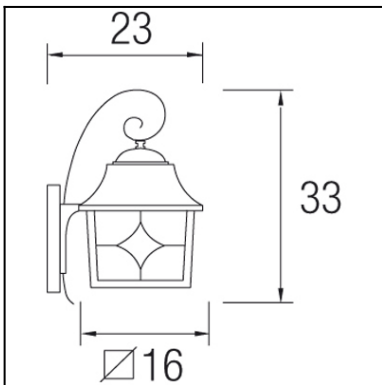

Download photometric file .ldt / .ies