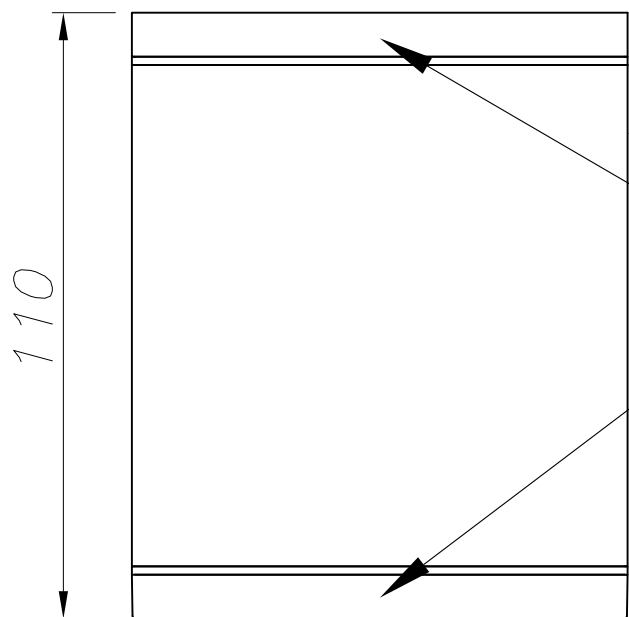

CRISTAL TRANSPARENTE
TRANSPARENT GLASS

ALUMINIO EXTRUDIDO
EXTRUDED ALUMINUM

ALUMINIO INYECTADO
INJECTED ALUMINUM

PLANTILLA DE INSTALACIÓN
INSTALLATION TEMPLATE