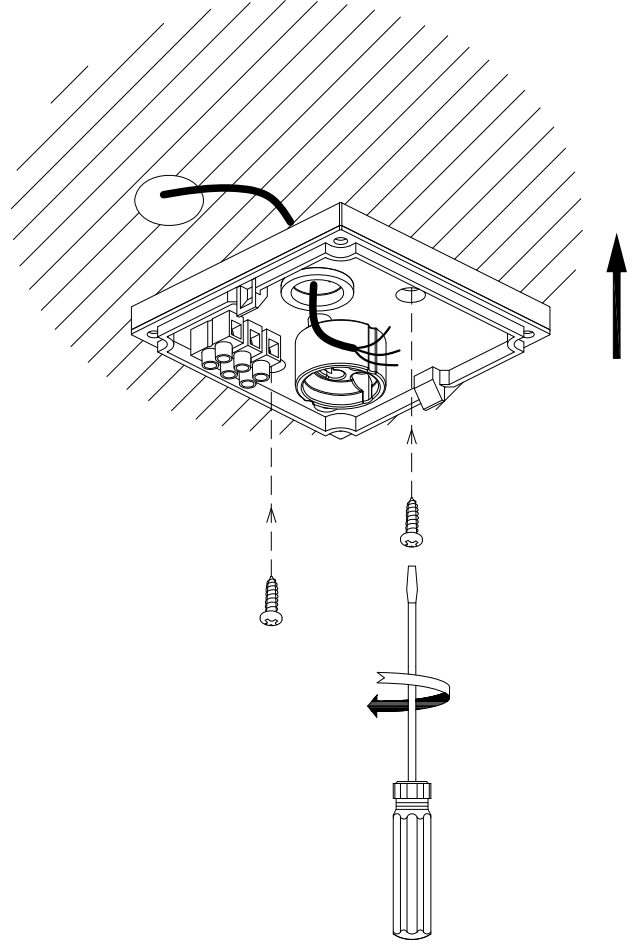

The photograph may not match the reference exactly. Please read the product description to identify the finish.

Description

Straight edged light unit. Injected aluminium body with clear glass diffuser. Offered in two sizes, and finished in light grey or dark grey. Compatible with LED, compact fluorescent and halogen lamps.

TECHNICAL CHARACTERISTICS

Type:	Ceiling fixture
IP Protection degrees:	IP54
IK Protection degrees:	IK05
Light source 1:	1 x GU10 MAX 35W Maximum lamp length: 75.00 mm
Total power consumption (W):	35
Voltage / Frequency:	230V/50-60Hz
Warranty (Years):	2
Units per box:	8
Net Weight (Kg):	0.42
EAN:	8435111082218

CRISTAL TRANSPARENTE
TRANSPARENT GLASS

ALUMINIO EXTRUDIDO
EXTRUDED ALUMINUM

ALUMINIO INYECTADO
INJECTED ALUMINUM

PLANTILLA DE INSTALACIÓN
INSTALLATION TEMPLATE

①

②

③

④