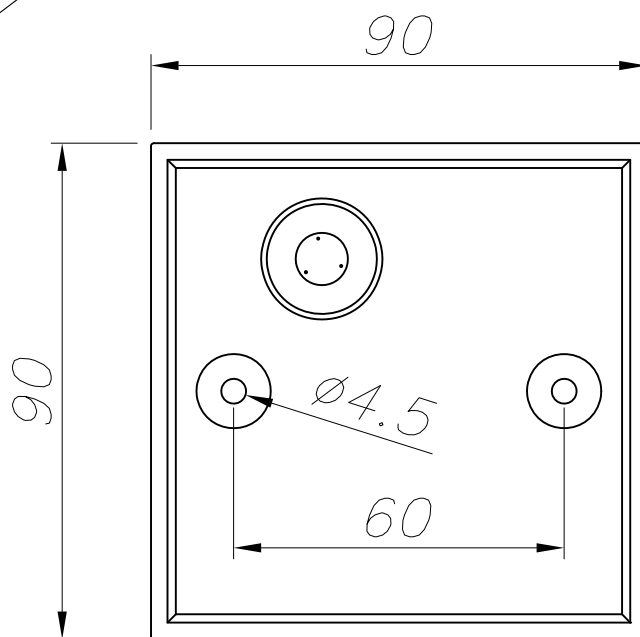

TECHNICAL CHARACTERISTICS

Type:	Ceiling fixture
IP Protection degrees:	IP54
IK Protection degrees:	IK05
Light source 1:	1 x GU10 MAX 35W Maximum lamp length: 75.00 mm
Total power consumption (W):	35
Voltage / Frequency:	230V/50-60Hz
Warranty (Years):	2
Units per box:	8
Net Weight (Kg):	0.42
EAN:	8435111082218

CRISTAL TRANSPARENTE
TRANSPARENT GLASS

ALUMINIO EXTRUDIDO
EXTRUDED ALUMINUM

ALUMINIO INYECTADO
INJECTED ALUMINUM

PLANTILLA DE INSTALACIÓN
INSTALLATION TEMPLATE

①

②

③

④