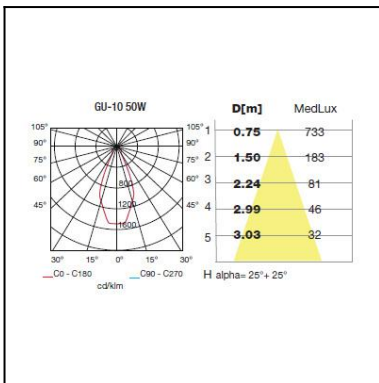

The photograph may not match the reference exactly. Please read the product description to identify the finish.

Description

Straight edged light unit. Injected aluminium body with clear glass diffuser. Offered in two sizes, and finished in light grey or dark grey. Compatible with LED, compact fluorescent and halogen lamps.

TECHNICAL CHARACTERISTICS

Type:	Ceiling fixture
IP Protection degrees:	IP54
IK Protection degrees:	IK05
Light source 1:	1 x GU10 MAX 35W Maximum lamp length: 75.00 mm
Total power consumption (W):	35
Voltage / Frequency:	230V/50-60Hz
Warranty (Years):	2
Units per box:	8
Net Weight (Kg):	0.42
EAN:	8435111082218