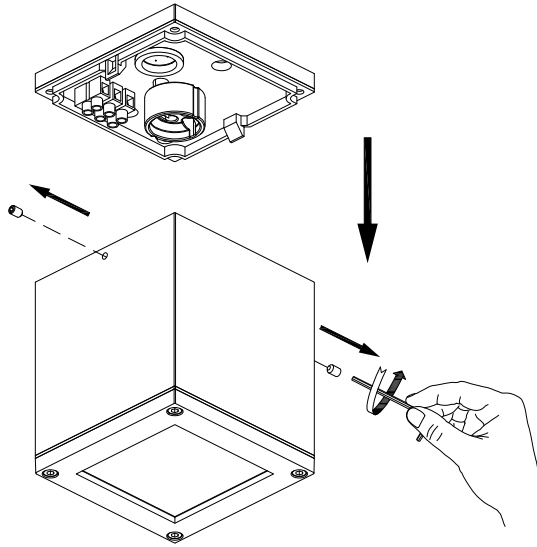

The photograph may not match the reference exactly. Please read the product description to identify the finish.

Description

Straight edged light unit. Injected aluminium body with clear glass diffuser. Offered in two sizes, and finished in light grey or dark grey. Compatible with LED, compact fluorescent and halogen lamps.

TECHNICAL CHARACTERISTICS

Type:	Ceiling fixture
IP Protection degrees:	IP54
IK Protection degrees:	IK05
Light source 1:	1 x GU10 MAX 35W Maximum lamp length: 75.00 mm
Total power consumption (W):	35
Voltage / Frequency:	230V/50-60Hz
Warranty (Years):	2
Units per box:	8
Net Weight (Kg):	0.42
EAN:	8435111082218

CRISTAL TRANSPARENTE
TRANSPARENT GLASS

ALUMINIO EXTRUDIDO
EXTRUDED ALUMINUM

ALUMINIO INYECTADO
INJECTED ALUMINUM

PLANTILLA DE INSTALACIÓN
INSTALLATION TEMPLATE

①

②

③

④