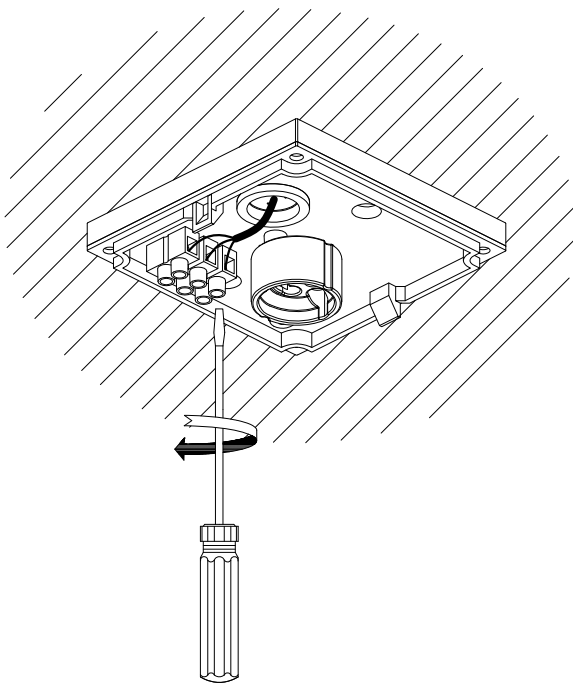

The photograph may not match the reference exactly. Please read the product description to identify the finish.

Description

Straight edged light unit. Injected aluminium body with clear glass diffuser. Offered in two sizes, and finished in light grey or dark grey. Compatible with LED, compact fluorescent and halogen lamps.

TECHNICAL CHARACTERISTICS

Type:	Ceiling fixture
IP Protection degrees:	IP54
IK Protection degrees:	IK05
Light source 1:	1 x GU10 MAX 35W Maximum lamp length: 75.00 mm
Total power consumption (W):	35
Voltage / Frequency:	230V/50-60Hz
Warranty (Years):	2
Units per box:	8
Net Weight (Kg):	0.42
EAN:	8435111082218

CRISTAL TRANSPARENTE
TRANSPARENT GLASS

ALUMINIO EXTRUDIDO
EXTRUDED ALUMINUM

ALUMINIO INYECTADO
INJECTED ALUMINUM

PLANTILLA DE INSTALACIÓN
INSTALLATION TEMPLATE

①

②

③

④