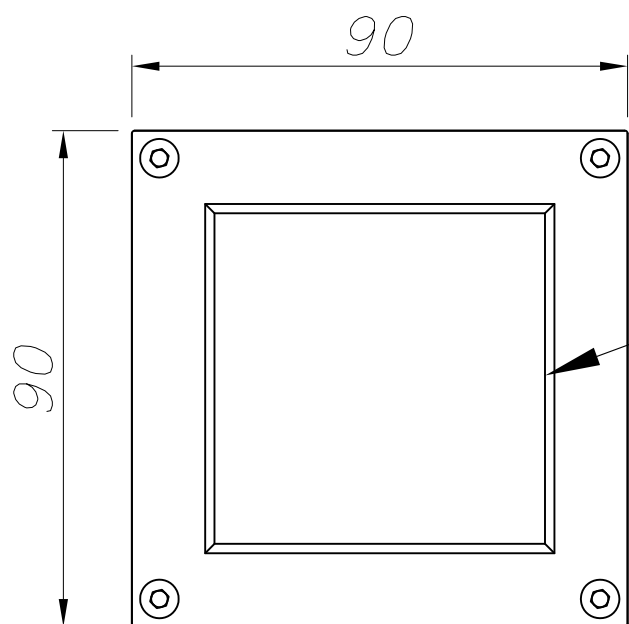

CRISTAL TRANSPARENTE
TRANSPARENT GLASS